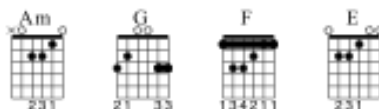

The Bear Dance

Carter Style

Arranged By James Tincknell

BGL-Bristol Guitar Lessons

Standard tuning

♩ = 200

S-Gt

Am