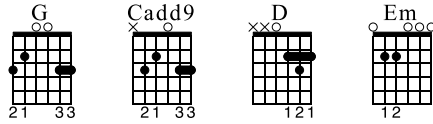

Good Riddance (Time Of Your Life)

Green Day

Standard tuning

♩ = 172

S-Gt

Intro
G

1 *mf* 2 3

Verse
G